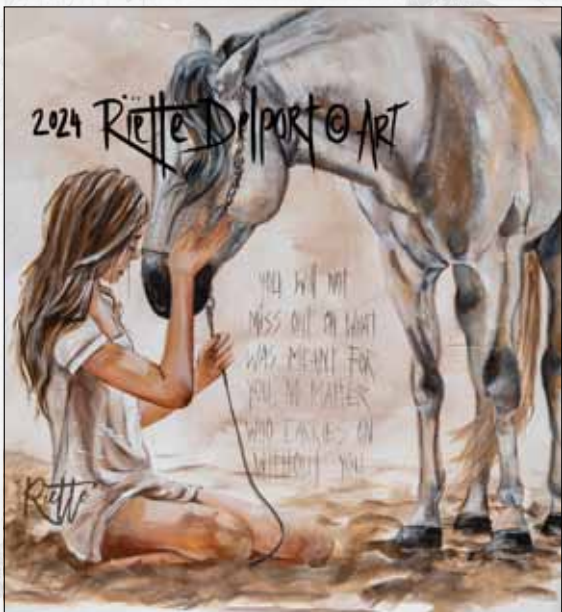

YOU WILL NOT MISS

550mm wide x 600mm high

303mm wide x 330mm high